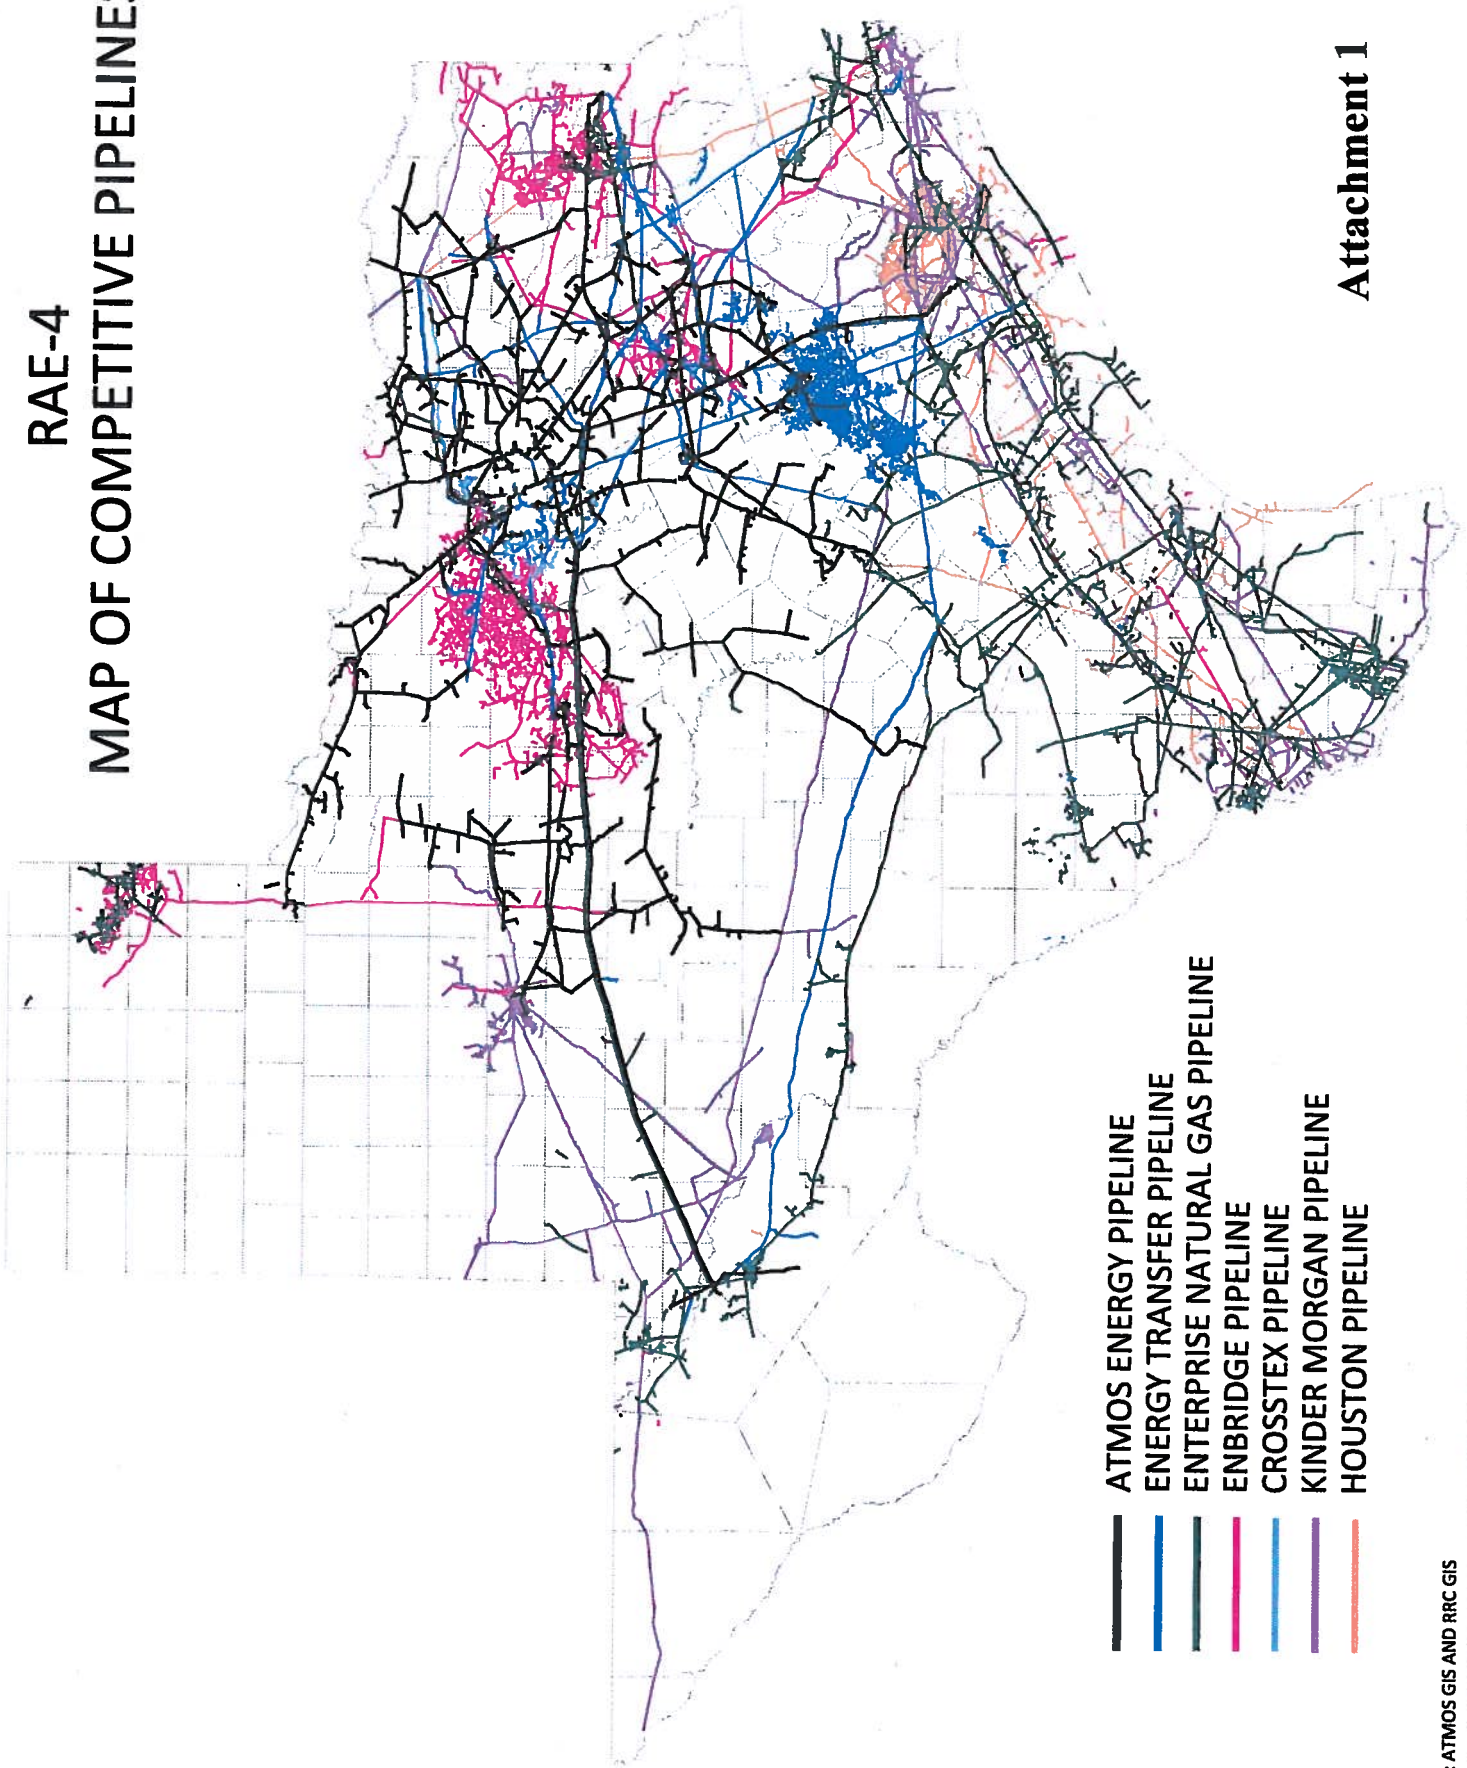

# RAE-4 MAP OF COMPETITIVE PIPELINES

- ATMOS ENERGY PIPELINE
- ENERGY TRANSFER PIPELINE
- ENTERPRISE NATURAL GAS PIPELINE
- ENBRIDGE PIPELINE
- CROSSTEX PIPELINE
- KINDER MORGAN PIPELINE
- HOUSTON PIPELINE

Attachment 1